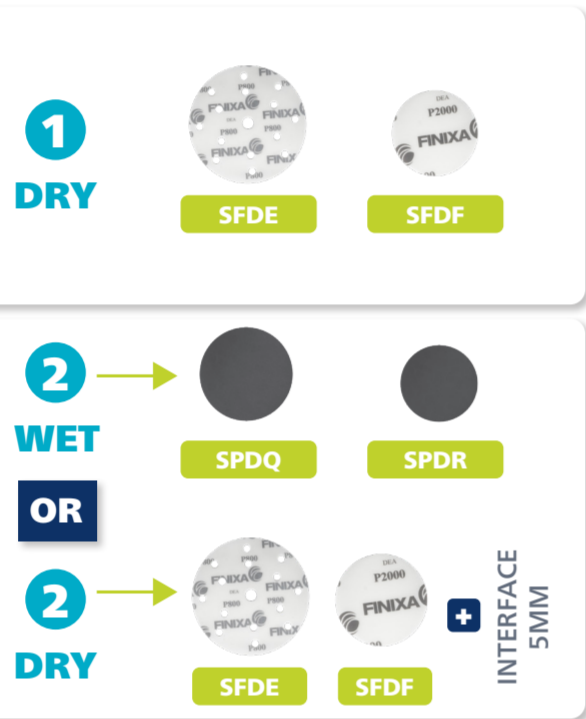

NEW PAINTS

DULL PAINTS

WEATHERED PAINTS

ORANGE PEEL

DUST NIBS

PAINT DRIPS

MICRO/
CAR WASH
SCRATCHES

DULL PAINTS

WEATHERED
PAINTS

DEEP
SCRATCHES

1
CORRECTION

2
SANDING

3
POLISHING

OPTIONAL
PROTECTION

	ORANGE PEEL	DUST NIBS	PAINT DRIPS	MICRO/ CAR WASH SCRATCHES	DULL PAINTS	WEATHERED PAINTS	DEEP SCRATCHES
DRF 05-10							
SPDM P1500-2000							
SPDM P2500-3000							
P1500	OR	OR	OR				OR
P2000							
P3000	OR	OR	OR				OR
P2500							
POL 10 LAMBSWOOL PAD OR RED FOAM PAD	OR	OR	OR			OR	OR
POL 10 ORANGE OR WHITE FOAM PAD					OR		
POL 10 BLACK FOAM PAD EXCENTRIC							
POL 40 MICROFIBER CLOTH							
MHW + WHITE OR ORANGE FOAM PAD							
MHW + BLACK FOAM PAD							
POL 40 MICROFIBER CLOTH							

ACCESSORIES

PREMIUM PNEUMATIC ECCENTRIC
SANDING MACHINE

SAM 50-51

PREMIUM MINI SANDER
WITH CENTRAL VACUUM

SAM 41

PALM
SANDER

SAM 02

DUST
REMOVAL FILE